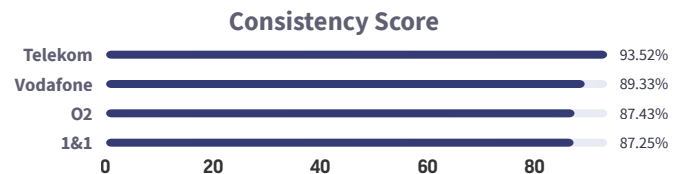

### GERMANY - MOST CONSISTENT MOBILE NETWORK

The Most Consistent Internet claim is determined by Ookla's Consistency Score™, measuring the share of tests meeting defined performance thresholds.