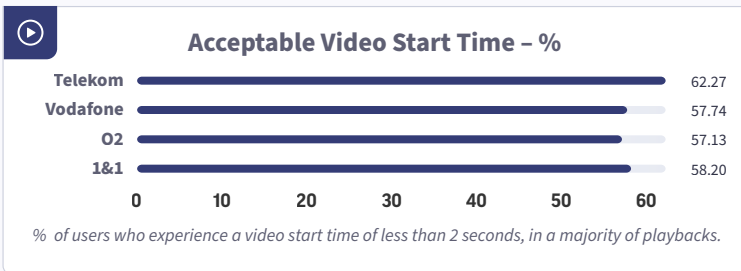

## Methodology

The Ookla Speedtest Award for Best Network is based on the Speedtest Connectivity Score™, providing a reliable measure of the overall fixed and mobile network connected experience. Speedtest Connectivity Score combines various real-world network performance metrics, such as speed, latency, and quality of experience for everyday activities like web browsing and video streaming. This methodology ensures that the results reflect a user's experience across multiple activities.