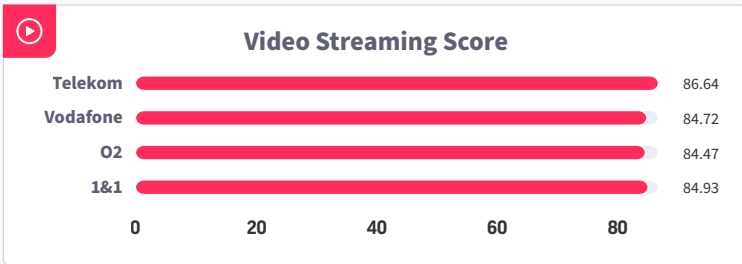

Market Analysis