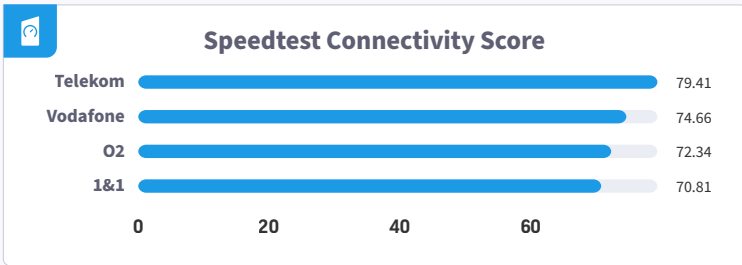

Market Analysis