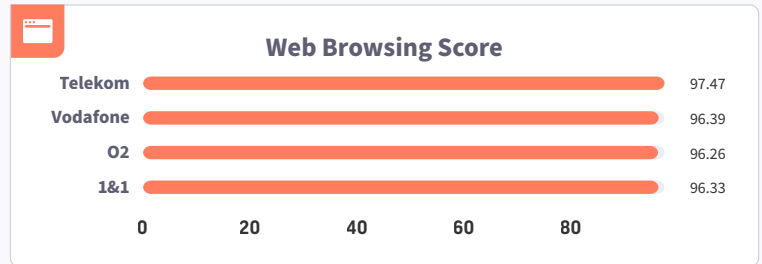

Market Analysis